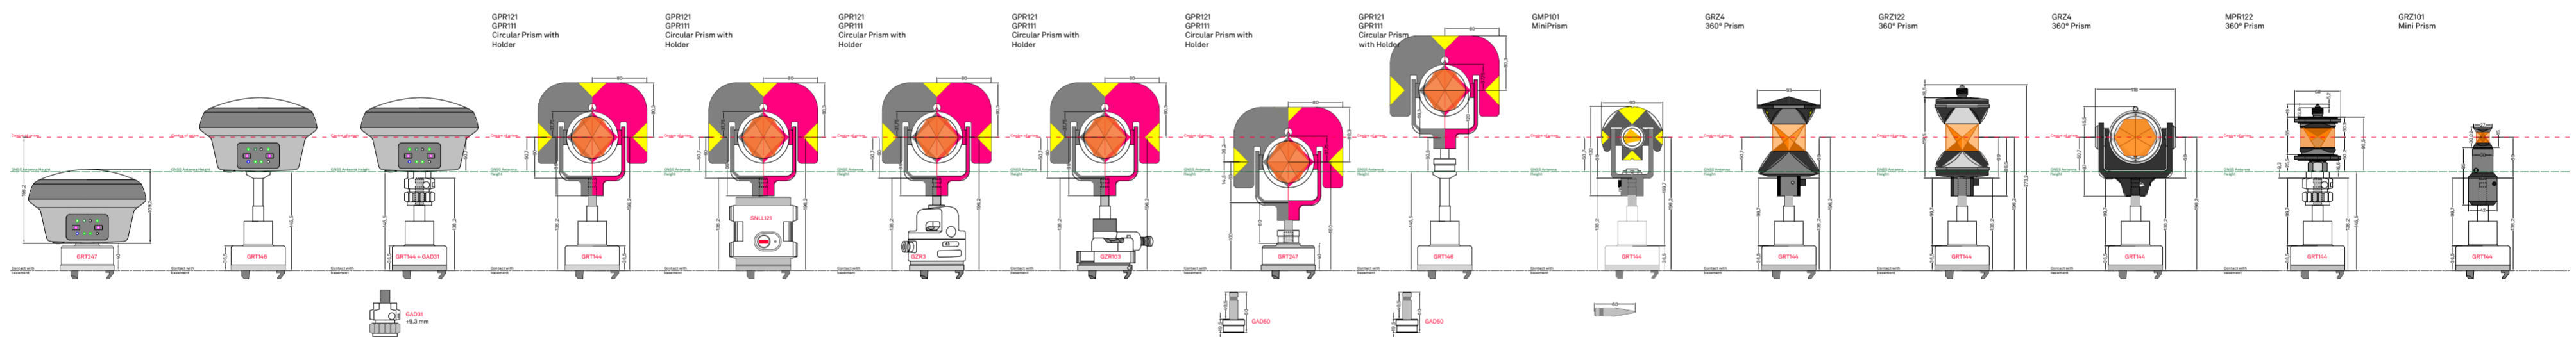

# Height Reference Guide: Carriers, GNSS, Prisms & HDS Targets

A compact overview of all Leica carrier and adapter height configurations—including GNSS, prisms, and HDS targets.

## Carrier with GNSS and Prism