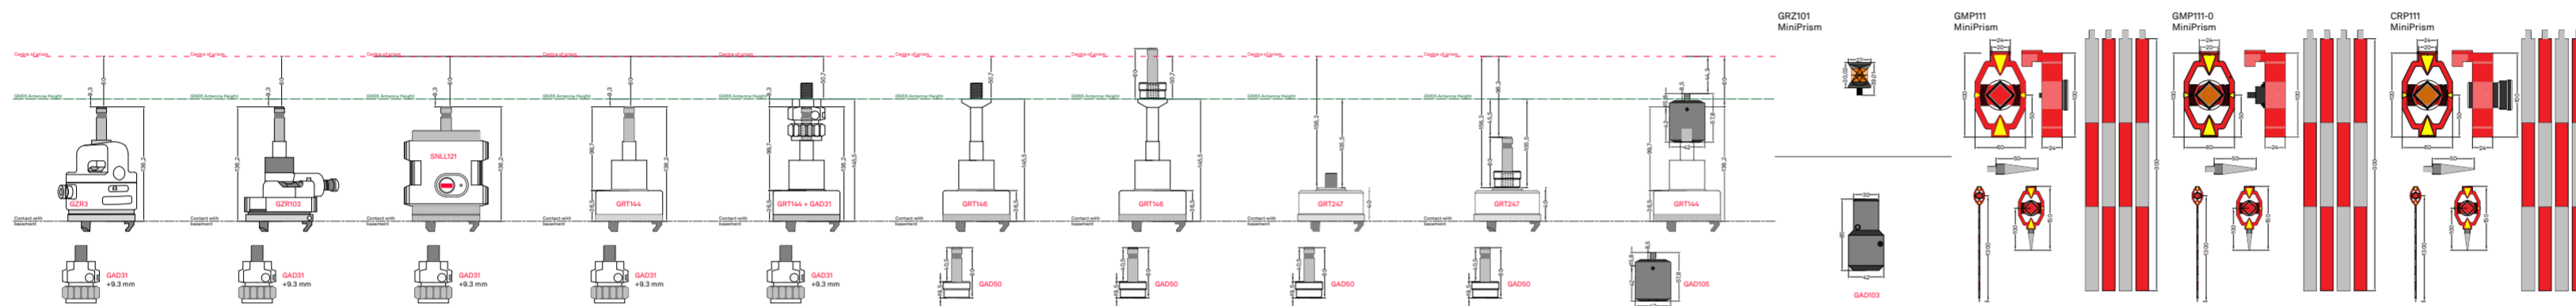

# Height Reference Guide: Carriers, GNSS, Prisms & HDS Targets

A compact overview of all Leica carrier and adapter height configurations—including GNSS, prisms, and HDS targets.

## Carrier with GNSS and Prism